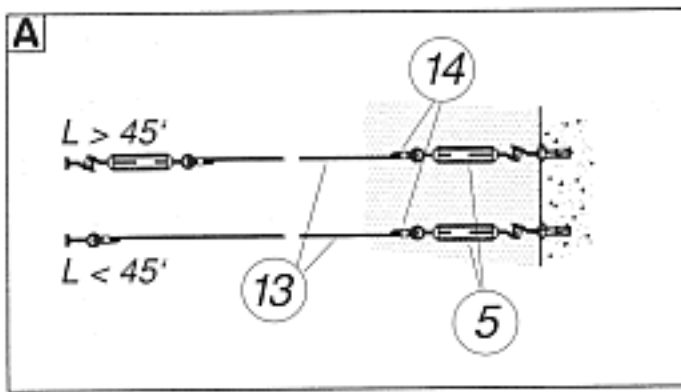

Type 1

Standard

Cable Stretcher

Cable

Tie down Strap

Tie down Strap

No. 17 - max. dia. 20 inches

No. 18 - dia > 20 inches

Cable Lock