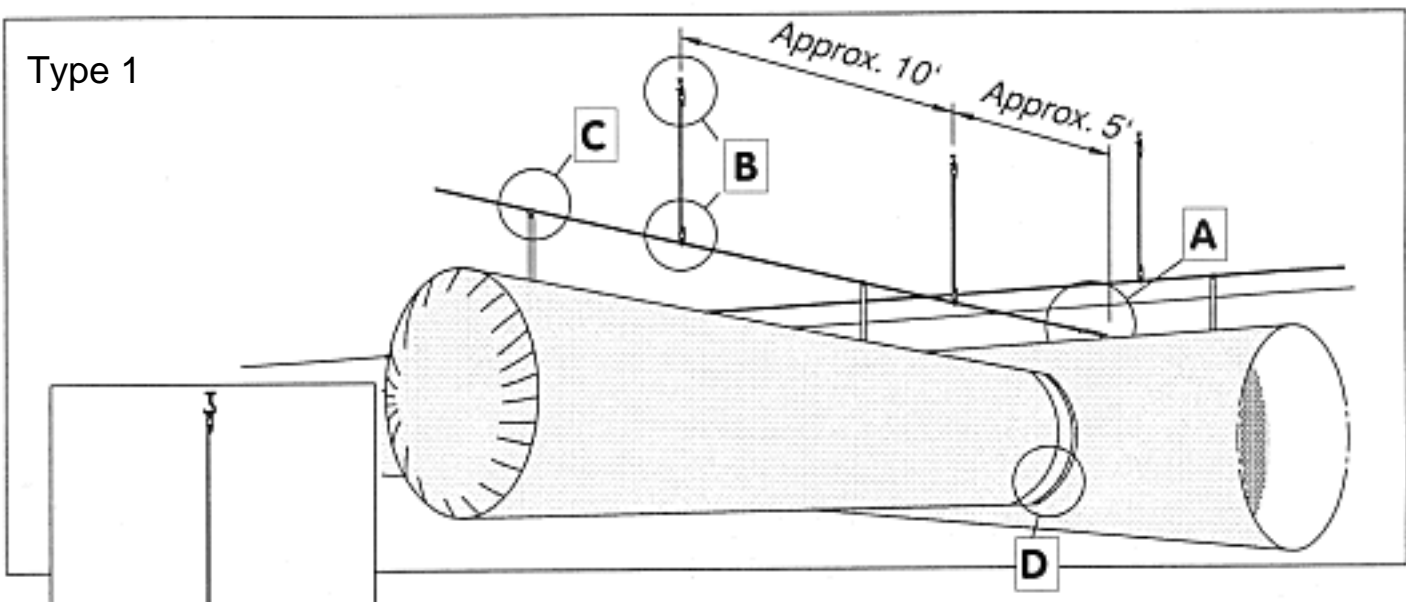

Type 1

Standard

Cable Stretcher

Cable

Tie down Strap

Tie down Strap

No. 17 - max. dia. 20 inches

No. 18 - dia > 20 inches

Cable Lock