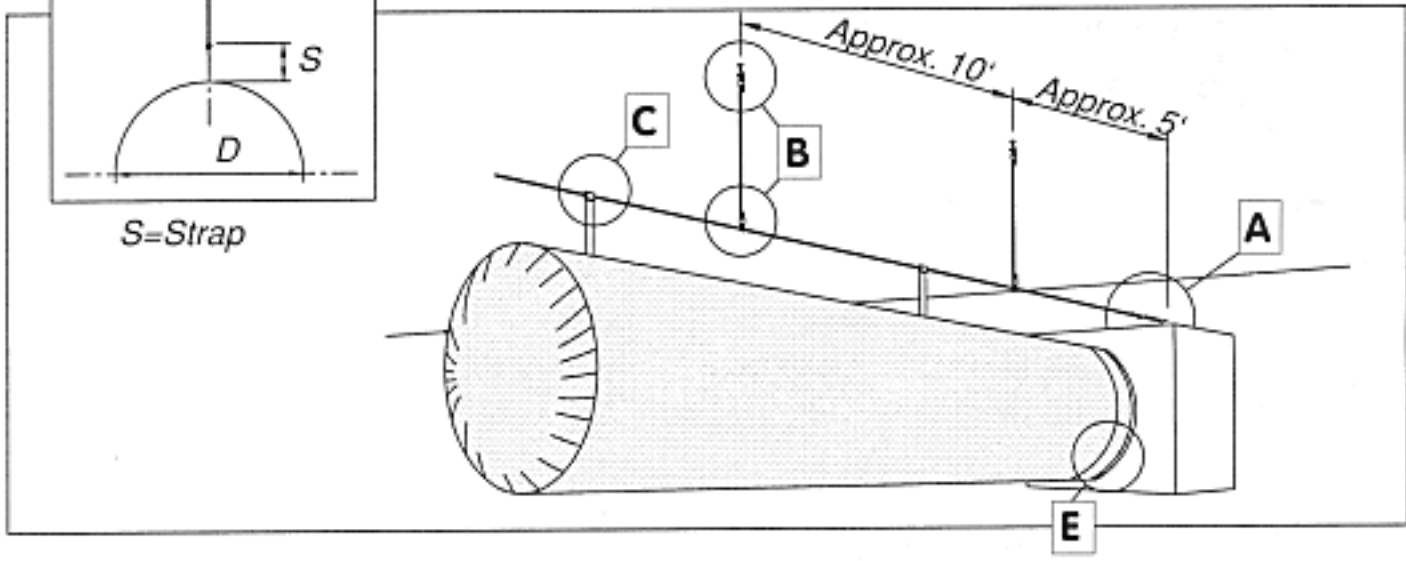

Type 1

Standard

Cable Stretcher

Cable

Tie down Strap

Tie down Strap

No. 17 - max. dia. 20 inches

No. 18 - dia > 20 inches

Cable Lock