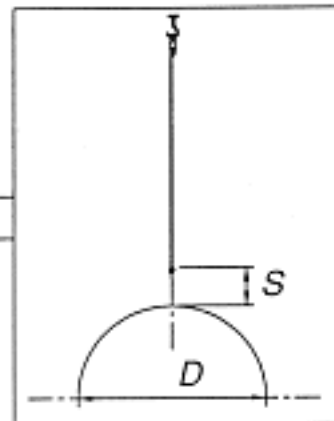

Type 1

Standard

Cable Stretcher

Cable

Tie down Strap

Tie down Strap

No. 17 - max. dia. 20 inches

No. 18 - dia > 20 inches

Cable Lock