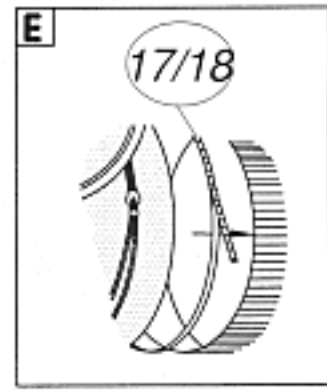

Type 1

Standard

Cable Stretcher

Cable

Tie down Strap

Tie down Strap

No. 17 - max. dia. 20 inches

No. 18 - dia > 20 inches

Cable Lock