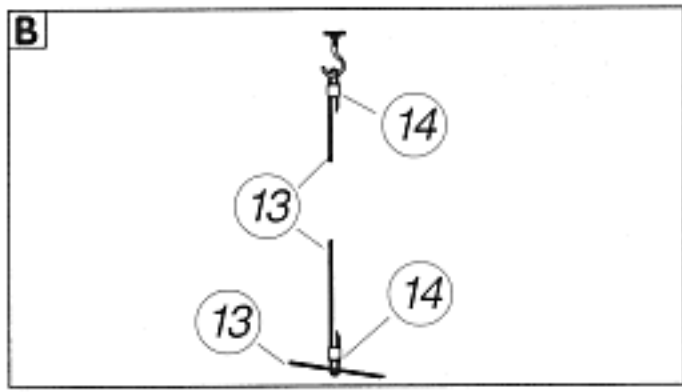

Type 1

Standard

Cable Stretcher

Cable

Tie down Strap

Tie down Strap

No. 17 - max. dia. 20 inches

No. 18 - dia > 20 inches

Cable Lock