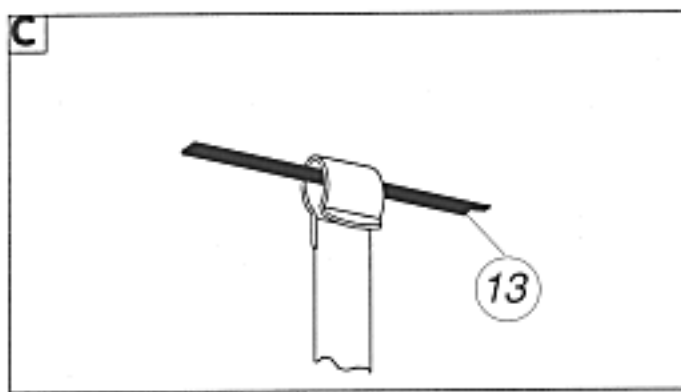

Type 1

Standard

Cable Stretcher

Cable

Tie down Strap

Tie down Strap

No. 17 - max. dia. 20 inches

No. 18 - dia > 20 inches

Cable Lock