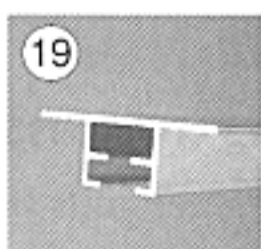

Standard

Glider

IPS T-Rail

End Cap for IPS T-Rail

Tie down Strap
No. 17 - max. dia. 20 inches

No. 18 - dia > 20 inches