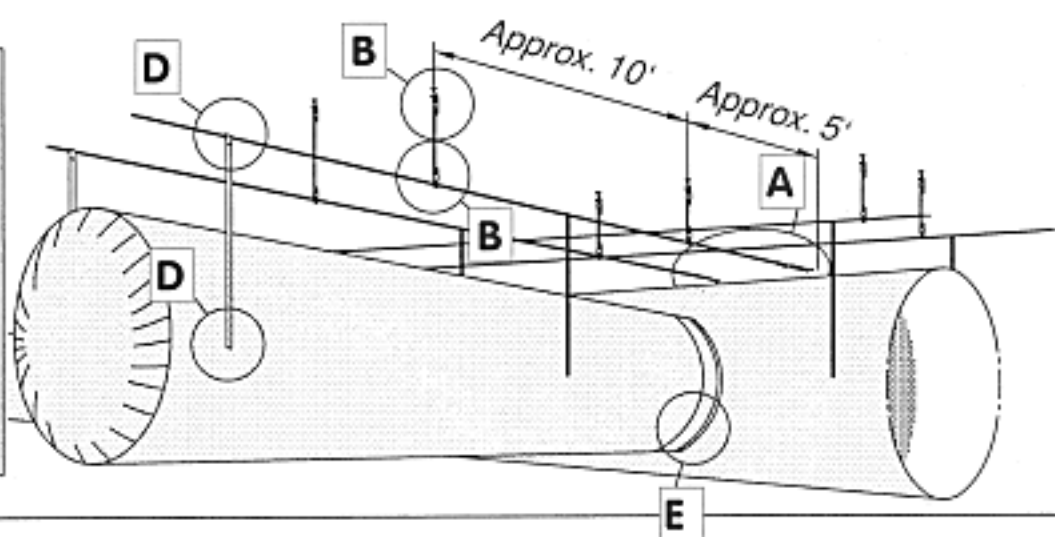

Type 2

S = Strap

S = Strap

Standard

Cable Stretcher

Cable

Tie down Strap No. 17 - max. dia. 20 inches

Tie down Strap No. 18 - dia > 20 inches

Cable Lock

Extension Support