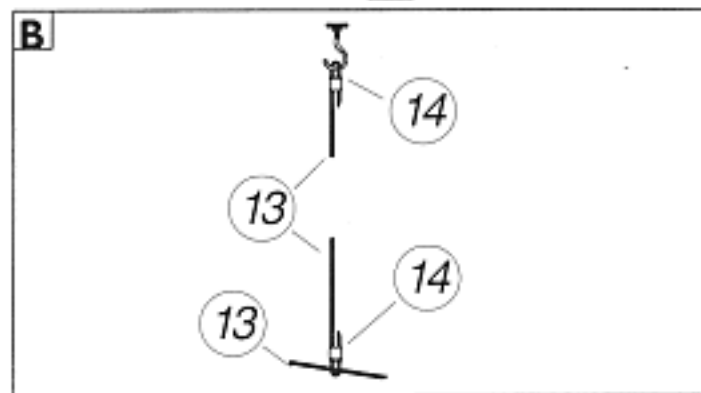

Type 2

S = Strap

S = Strap

Standard

Cable Stretcher

Cable

Tie down Strap No. 17 - max. dia. 20 inches

Tie down Strap No. 18 - dia > 20 inches

Cable Lock

Extension Support