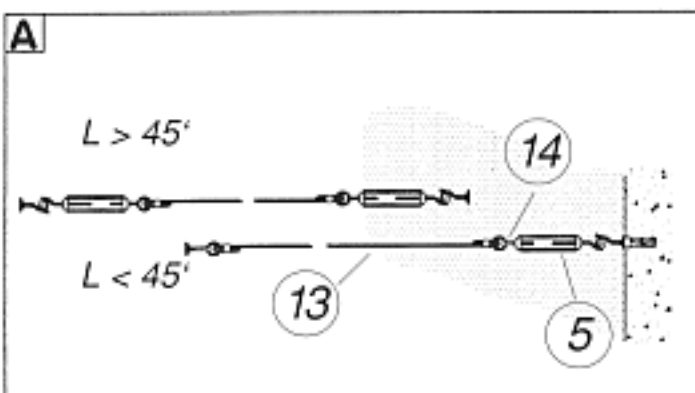

Type 2

S = Strap

S = Strap

Standard

Cable Stretcher

Cable

Tie down Strap No. 17 - max. dia. 20 inches

Tie down Strap No. 18 - dia > 20 inches

Cable Lock

Extension Support