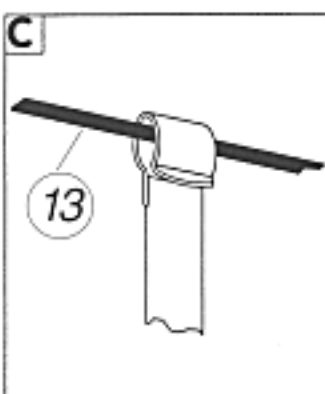

Type 2

S = Strap

S = Strap

Standard

Cable Stretcher

Cable

Tie down Strap No. 17 - max. dia. 20 inches

Tie down Strap No. 18 - dia > 20 inches

Cable Lock

Extension Support