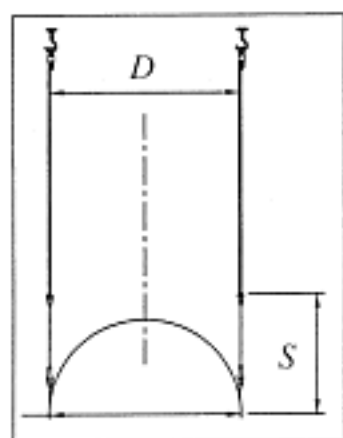

Type 2

S = Strap

S = Strap

Standard

Cable Stretcher

Cable

Tie down Strap No. 17 - max. dia. 20 inches

Tie down Strap No. 18 - dia > 20 inches