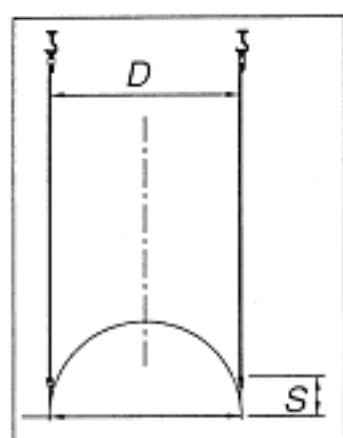

Type 2

S = Strap

S = Strap

Standard

Cable Stretcher

Cable

Tie down Strap No. 17 - max. dia. 20 inches

Tie down Strap No. 18 - dia > 20 inches