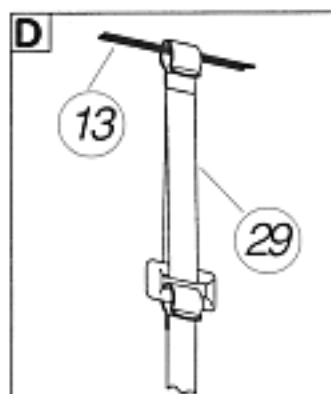

Type 2

S = Strap

S = Strap

Standard

Cable Stretcher

Cable

Tie down Strap No. 17 - max. dia. 20 inches

Tie down Strap No. 18 - dia > 20 inches

Cable Lock

Extension Support