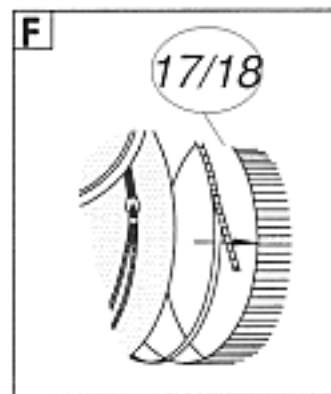

Type 2

S = Strap

S = Strap

Standard

Cable Stretcher

Cable

Tie down Strap No. 17 - max. dia. 20 inches

Tie down Strap No. 18 - dia > 20 inches

Cable Lock

Extension Support