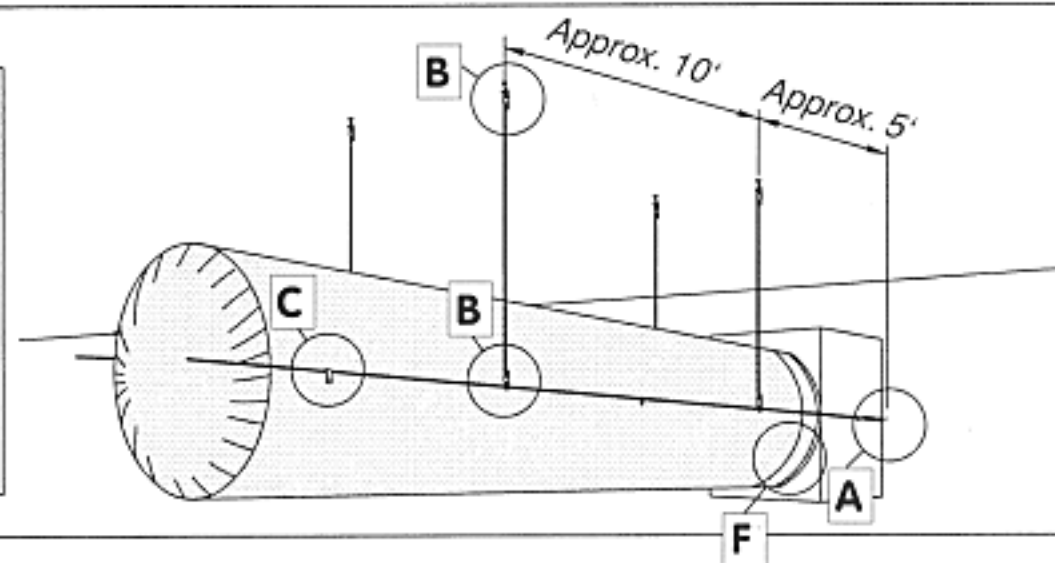

Type 2

S = Strap

S = Strap

Standard

Cable Stretcher

Cable

Tie down Strap No. 17 - max. dia. 20 inches

Tie down Strap No. 18 - dia > 20 inches