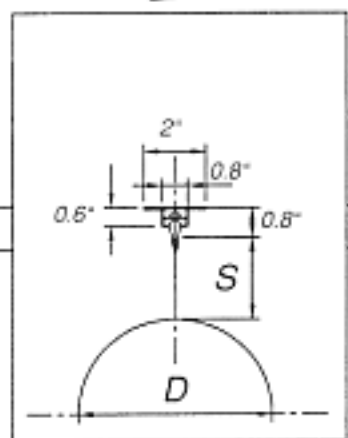

Type 3

**Standard**

Glider

IPS T-Rail

Tie down Strap

Tie down Strap

No. 17 - max. dia. 20 inches

No. 18 - dia > 20 inches