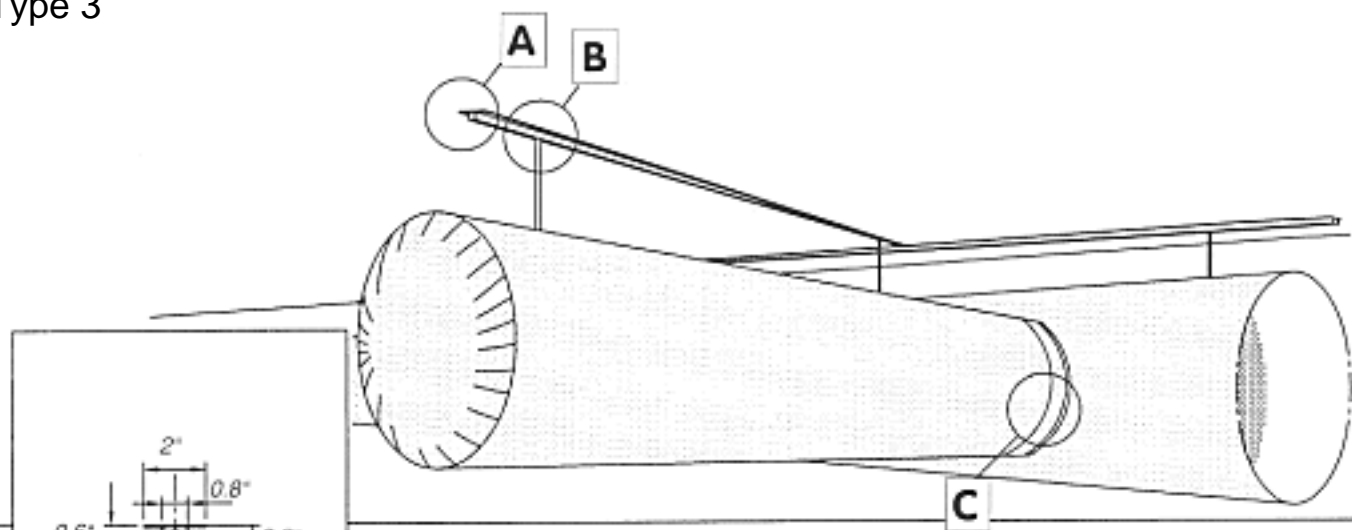

Type 3

**Standard**

Glider

IPS T-Rail

Tie down Strap

Tie down Strap

No. 17 - max. dia. 20 inches

No. 18 - dia > 20 inches

End Cap for IPS T-Rail