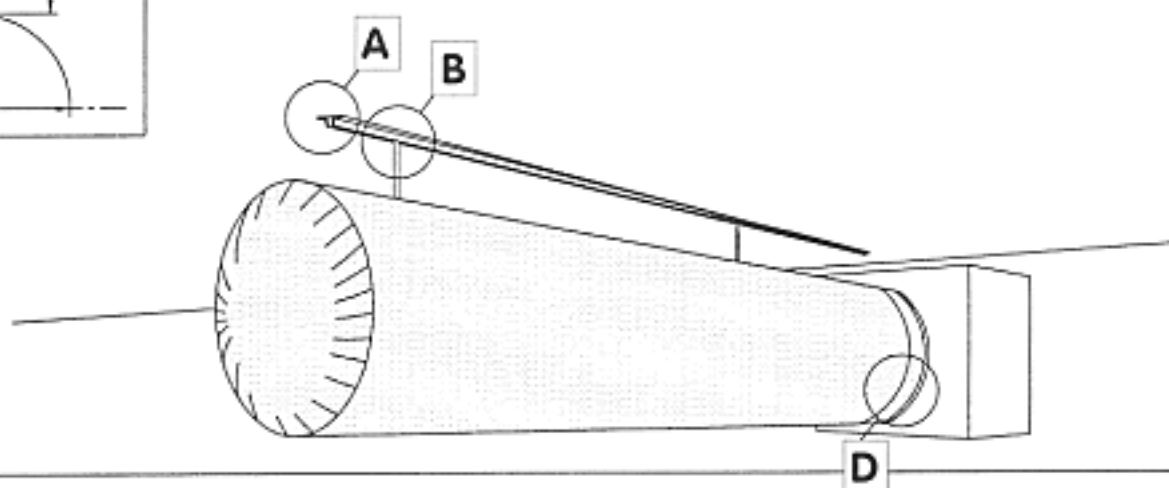

Type 3

**Standard**

Glider

IPS T-Rail

Tie down Strap

Tie down Strap

No. 17 - max. dia. 20 inches

No. 18 - dia > 20 inches

End Cap for IPS T-Rail