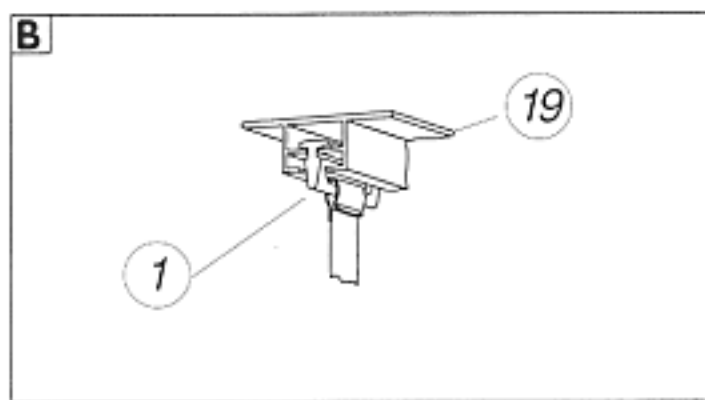

Type 3

**Standard**

Glider

IPS T-Rail

Tie down Strap

Tie down Strap

No. 17 - max. dia. 20 inches

No. 18 - dia > 20 inches