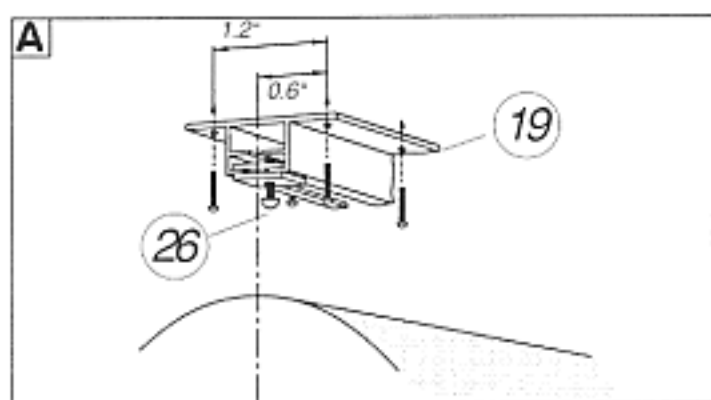

Type 3

**Standard**

Glider

IPS T-Rail

Tie down Strap

Tie down Strap

No. 17 - max. dia. 20 inches

No. 18 - dia > 20 inches