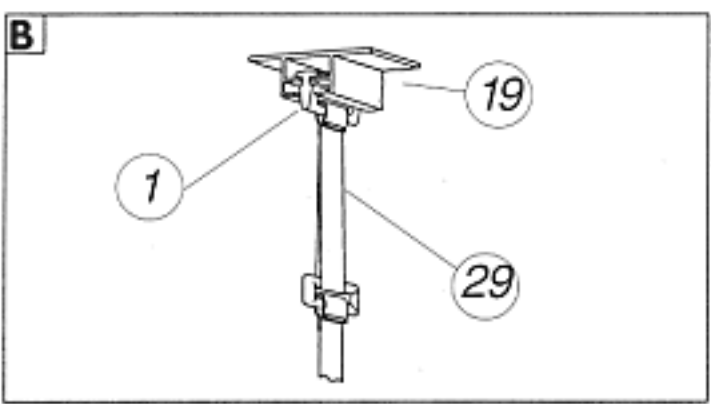

Type 4

S = Strap

**Standard**

Glider

IPS T-Rail

Tie down Strap

Tie down Strap

No. 17 - max. dia. 20 inches  
No. 18 - dia > 20 inches

End Cap for IPS T-Rail

Extension Support