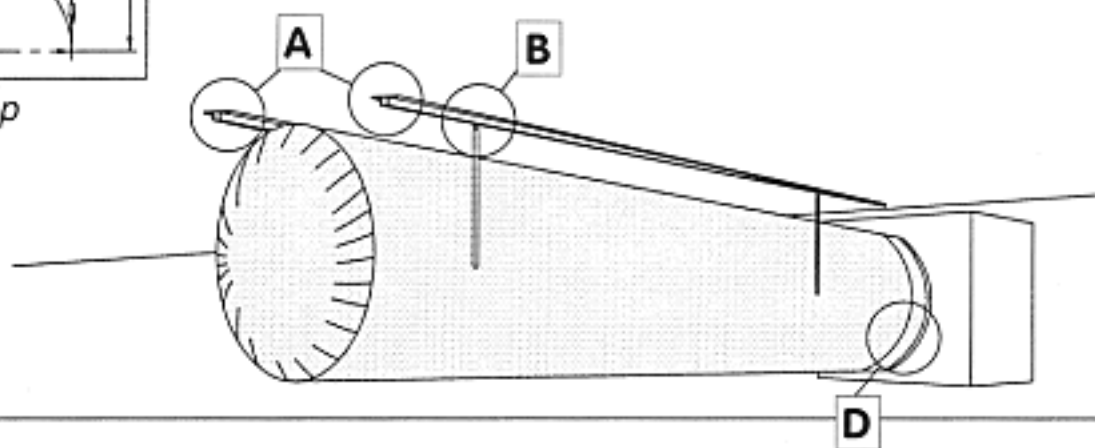

Type 4

S = Strap

**Standard**

Glider

IPS T-Rail

Tie down Strap

Tie down Strap

No. 17 - max. dia. 20 inches  
No. 18 - dia > 20 inches

End Cap for IPS T-Rail

Extension Support