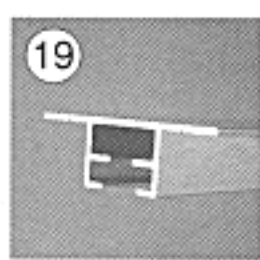

Type 4

S = Strap

**Standard**

Glider

IPS T-Rail

Tie down Strap

Tie down Strap

No. 17 - max. dia. 20 inches  
No. 18 - dia > 20 inches