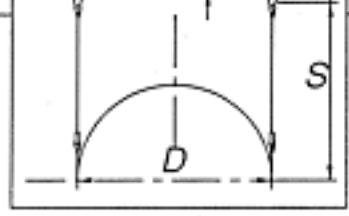

Type 4

S = Strap

**Standard**

Glider

IPS T-Rail

Tie down Strap

Tie down Strap

No. 17 - max. dia. 20 inches  
No. 18 - dia > 20 inches