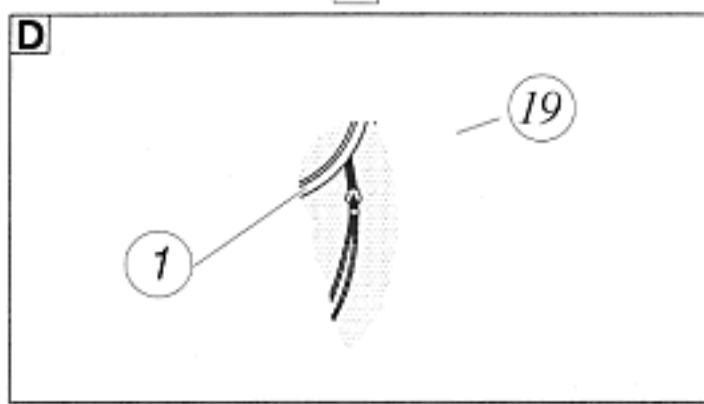

Type 4

S = Strap

**Standard**

Glider

IPS T-Rail

Tie down Strap

Tie down Strap

No. 17 - max. dia. 20 inches  
No. 18 - dia > 20 inches

End Cap for IPS T-Rail

Extension Support