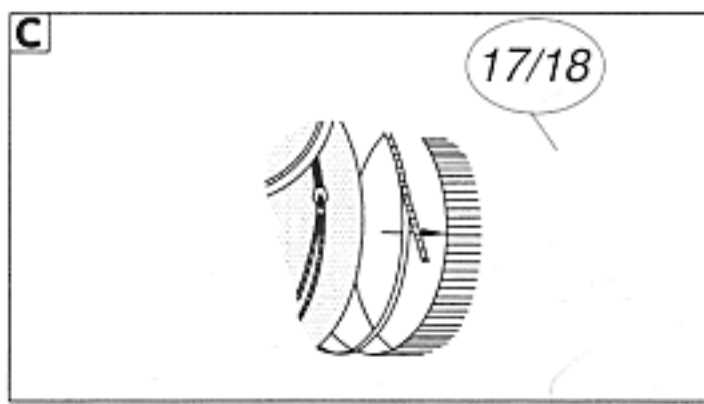

Type 4

S = Strap

**Standard**

Glider

IPS T-Rail

Tie down Strap

Tie down Strap

No. 17 - max. dia. 20 inches  
No. 18 - dia > 20 inches

End Cap for IPS T-Rail

Extension Support