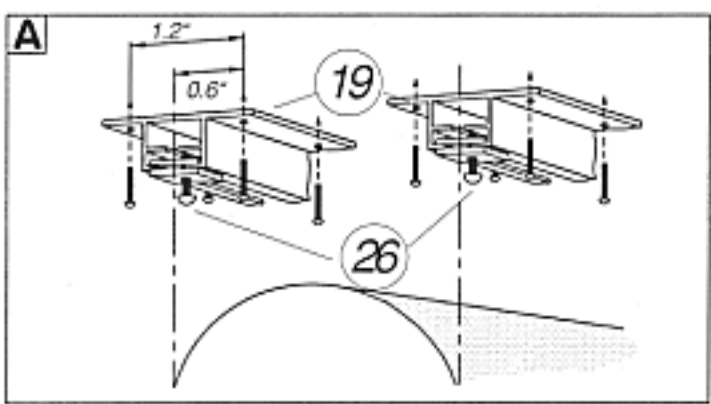

Type 4

S = Strap

**Standard**

Glider

IPS T-Rail

Tie down Strap

Tie down Strap

No. 17 - max. dia. 20 inches  
No. 18 - dia > 20 inches

End Cap for IPS T-Rail

Extension Support