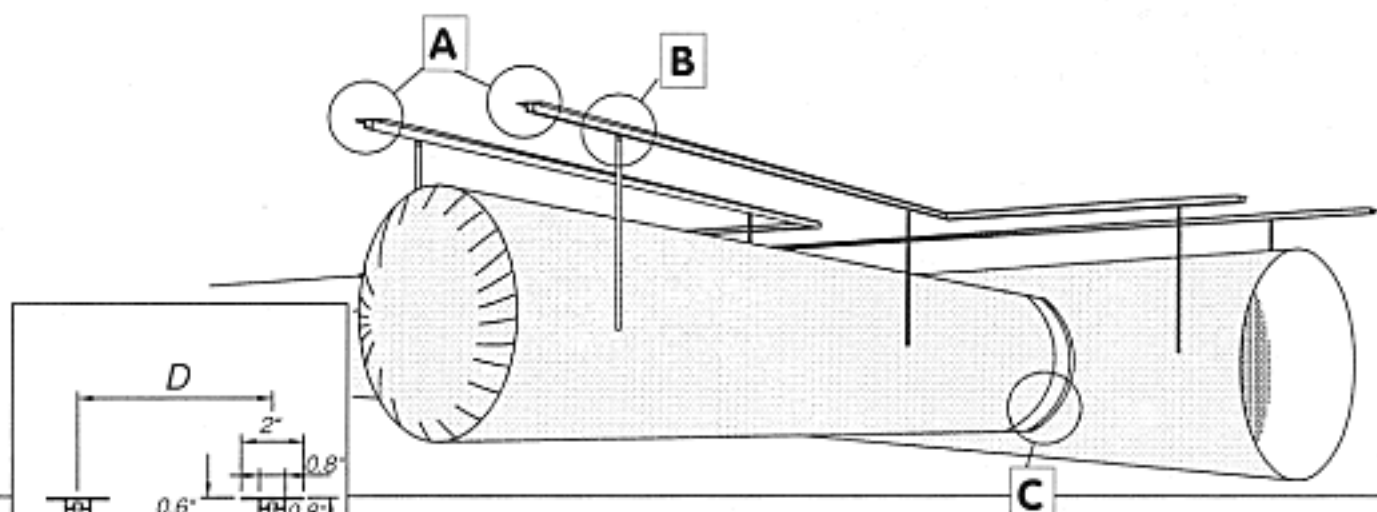

Type 4

S = Strap

**Standard**

Glider

IPS T-Rail

Tie down Strap

Tie down Strap

No. 17 - max. dia. 20 inches  
No. 18 - dia > 20 inches

End Cap for IPS T-Rail

Extension Support