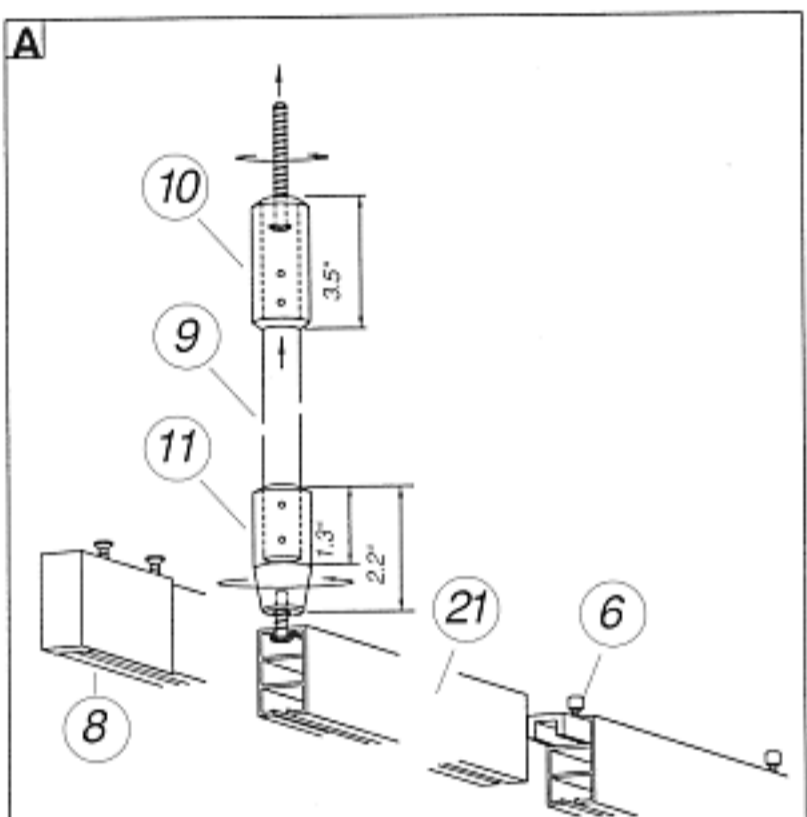

Type 5

Optional

Joiner for H-Rail

Sealer for H-Rail

Ceiling anchor for H-Rail

Choosing no. 25 makes nos. 9, 10 and 11 unnecessary. In this case they will not be included in the shipment

Standard

Glider

Rail Joint

IPS H-Rail

Rail End Cap

Suspension Tube

Tie down Strap

Tie down Strap

No. 17 - max. dia. 20 inches
No. 18 - dia > 20 inches

Suspension Tube attachment, top

Suspension Tube attachment, bottom