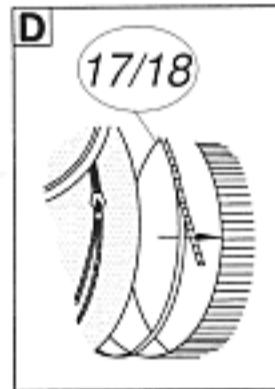

Type 5

Optional

Joiner for H-Rail

Sealer for H-Rail

Ceiling anchor for H-Rail

Choosing no. 25 makes nos. 9, 10 and 11 unnecessary. In this case they will not be included in the shipment

Standard

Glider

Rail Joint

IPS H-Rail

Rail End Cap

Suspension Tube

Tie down Strap

Tie down Strap

No. 17 - max. dia. 20 inches
No. 18 - dia > 20 inches

Suspension Tube attachment, top

Suspension Tube attachment, bottom