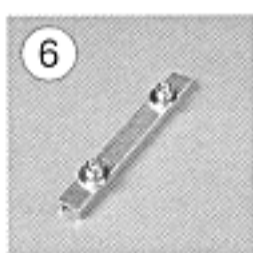

Type 5

Optional

Joiner for H-Rail

Sealer for H-Rail

Ceiling anchor for H-Rail

Choosing no. 25 makes nos. 9, 10 and 11 unnecessary. In this case they will not be included in the shipment

Standard

Glider

Rail Joint

IPS H-Rail

Rail End Cap

Suspension Tube

Tie down Strap

Tie down Strap

No. 17 - max. dia. 20 inches
No. 18 - dia > 20 inches

Suspension Tube attachment, top

Suspension Tube attachment, bottom