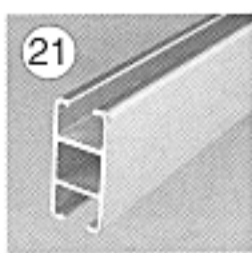

Type 5

Optional

Joiner for H-Rail

Sealer for H-Rail

Ceiling anchor for H-Rail

Choosing no. 25 makes nos. 9, 10 and 11 unnecessary. In this case they will not be included in the shipment

Standard

Glider

Rail Joint

IPS H-Rail

Rail End Cap

Suspension Tube

Tie down Strap

Tie down Strap

No. 17 - max. dia. 20 inches
No. 18 - dia > 20 inches

Suspension Tube attachment, top