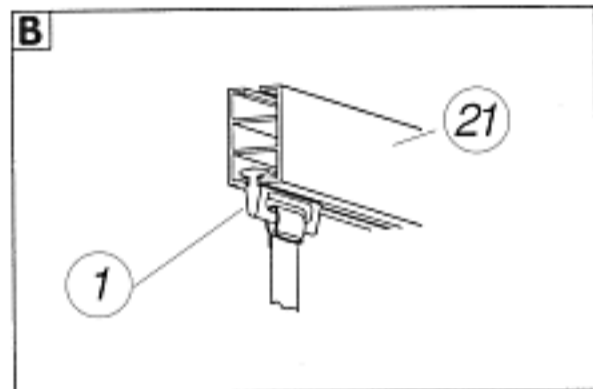

Type 5

Optional

Joiner for H-Rail

Sealer for H-Rail

Ceiling anchor for H-Rail

Choosing no. 25 makes nos. 9, 10 and 11 unnecessary. In this case they will not be included in the shipment

Standard

Glider

Rail Joint

IPS H-Rail

Rail End Cap

Suspension Tube

Tie down Strap

Tie down Strap

No. 17 - max. dia. 20 inches
No. 18 - dia > 20 inches

Suspension Tube attachment, top

Suspension Tube attachment, bottom