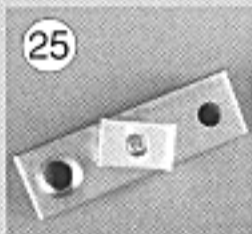

Type 5

Optional

Joiner for H-Rail

Sealer for H-Rail

Ceiling anchor for H-Rail

Choosing no. 25 makes nos. 9, 10 and 11 unnecessary. In this case they will not be included in the shipment

Standard

Glider

Rail Joint

IPS H-Rail

Rail End Cap

Suspension Tube

Tie down Strap

Tie down Strap

No. 17 - max. dia. 20 inches
No. 18 - dia > 20 inches

Suspension Tube attachment, top

Suspension Tube attachment, bottom