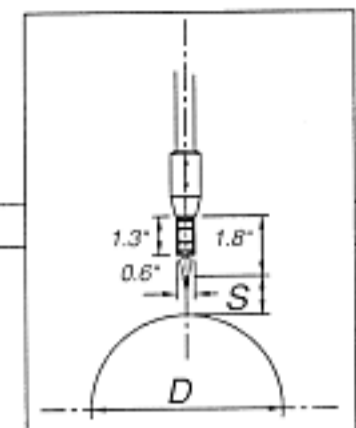

Type 5

Optional

Joiner for H-Rail

Sealer for H-Rail

Ceiling anchor for H-Rail

Choosing no. 25 makes nos. 9, 10 and 11 unnecessary. In this case they will not be included in the shipment

Standard

Glider

Rail Joint

IPS H-Rail

Rail End Cap

Suspension Tube

Tie down Strap

Tie down Strap

No. 17 - max. dia. 20 inches
No. 18 - dia > 20 inches

Suspension Tube attachment, top

Suspension Tube attachment, bottom