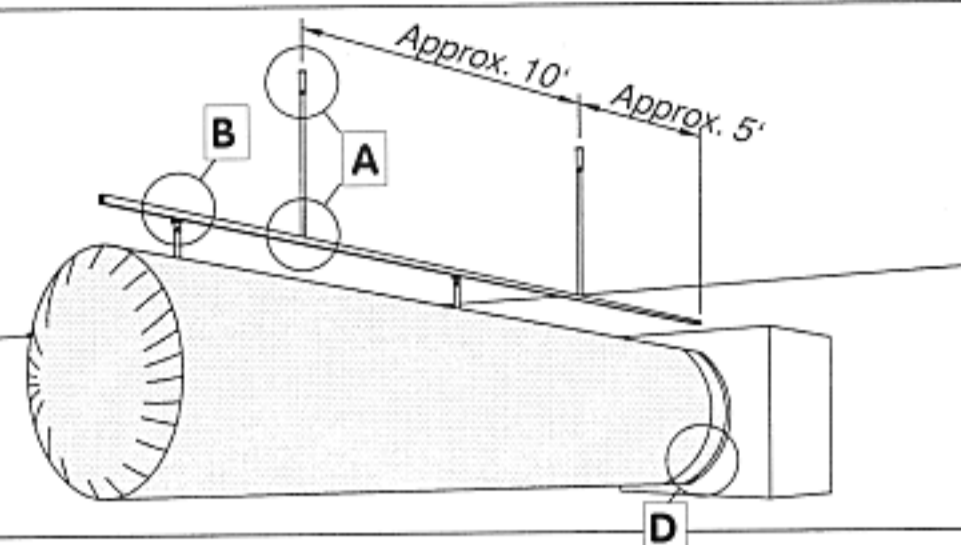

Type 5

Optional

Joiner for H-Rail

Sealer for H-Rail

Ceiling anchor for H-Rail

Choosing no. 25 makes nos. 9, 10 and 11 unnecessary. In this case they will not be included in the shipment

Standard

Glider

Rail Joint

IPS H-Rail

Rail End Cap

Suspension Tube

Tie down Strap

Tie down Strap

No. 17 - max. dia. 20 inches
No. 18 - dia > 20 inches

Suspension Tube attachment, top

Suspension Tube attachment, bottom