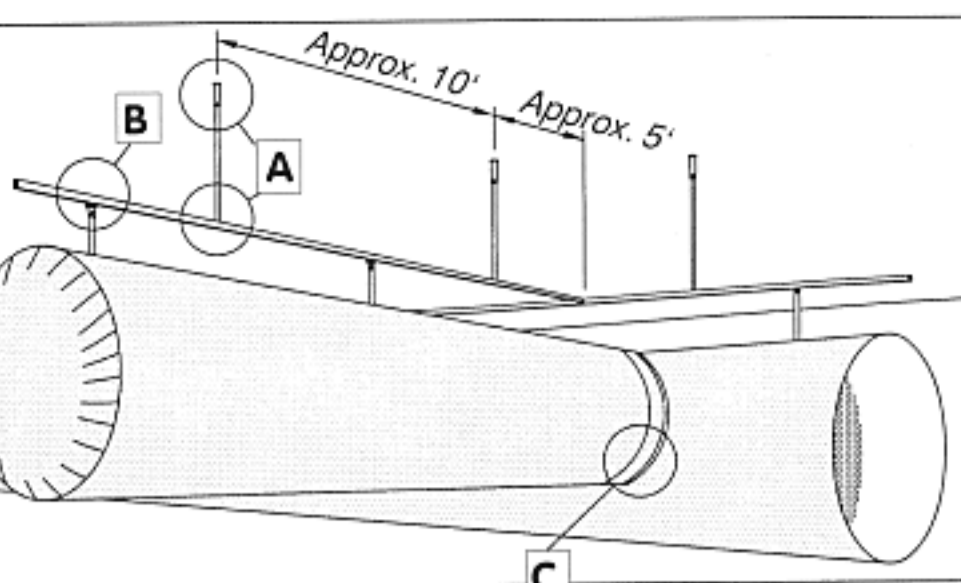

Type 5

Optional

Joiner for H-Rail

Sealer for H-Rail

Ceiling anchor for H-Rail

Choosing no. 25 makes nos. 9, 10 and 11 unnecessary. In this case they will not be included in the shipment

Standard

Glider

Rail Joint

IPS H-Rail

Rail End Cap

Suspension Tube

Tie down Strap

Tie down Strap

No. 17 - max. dia. 20 inches
No. 18 - dia > 20 inches

Suspension Tube attachment, top

Suspension Tube attachment, bottom