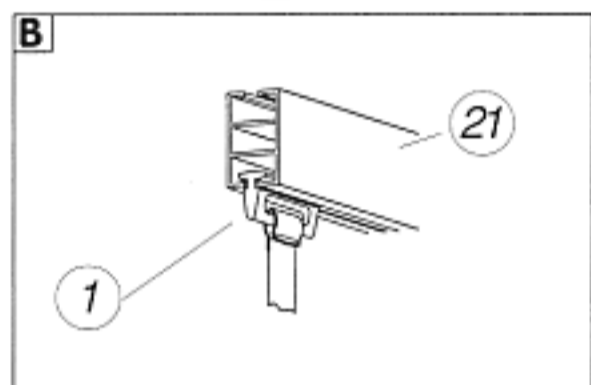

Type 8

Optional

Joiner for H-Rail

Sealer for H-Rail

Ceiling anchor for H-Rail

Choosing no. 25 makes nos. 7, 13 and 14 unnecessary. In this case they will not be included in the shipment

Standard

Glider

Rail Joint

IPS H-Rail

Rail Eye-bolt

Rail End Cap

Tie down Strap
No. 17 - max. dia. 20 inches
No. 18 - dia > 20 inches

Cable

Cable Lock