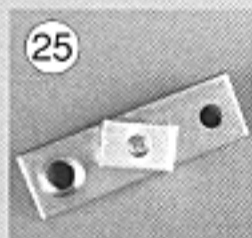

Type 8

Optional

Joiner for H-Rail

Sealer for H-Rail

Ceiling anchor for H-Rail

Choosing no. 25 makes nos. 7, 13 and 14 unnecessary. In this case they will not be included in the shipment

Standard

Glider

Rail Joint

IPS H-Rail

Rail Eye-bolt

Rail End Cap

Tie down Strap
No. 17 - max. dia. 20 inches
No. 18 - dia > 20 inches

Cable

Cable Lock