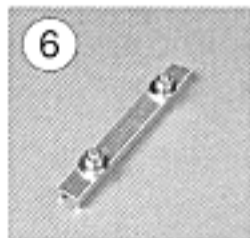

Type 8

Optional

Joiner for H-Rail

Sealer for H-Rail

Ceiling anchor for H-Rail

Choosing no. 25 makes nos. 7, 13 and 14 unnecessary. In this case they will not be included in the shipment

Standard

Glider

Rail Joint

IPS H-Rail

Rail Eye-bolt

Rail End Cap

Tie down Strap
No. 17 - max. dia. 20 inches
No. 18 - dia > 20 inches

Cable

Cable Lock