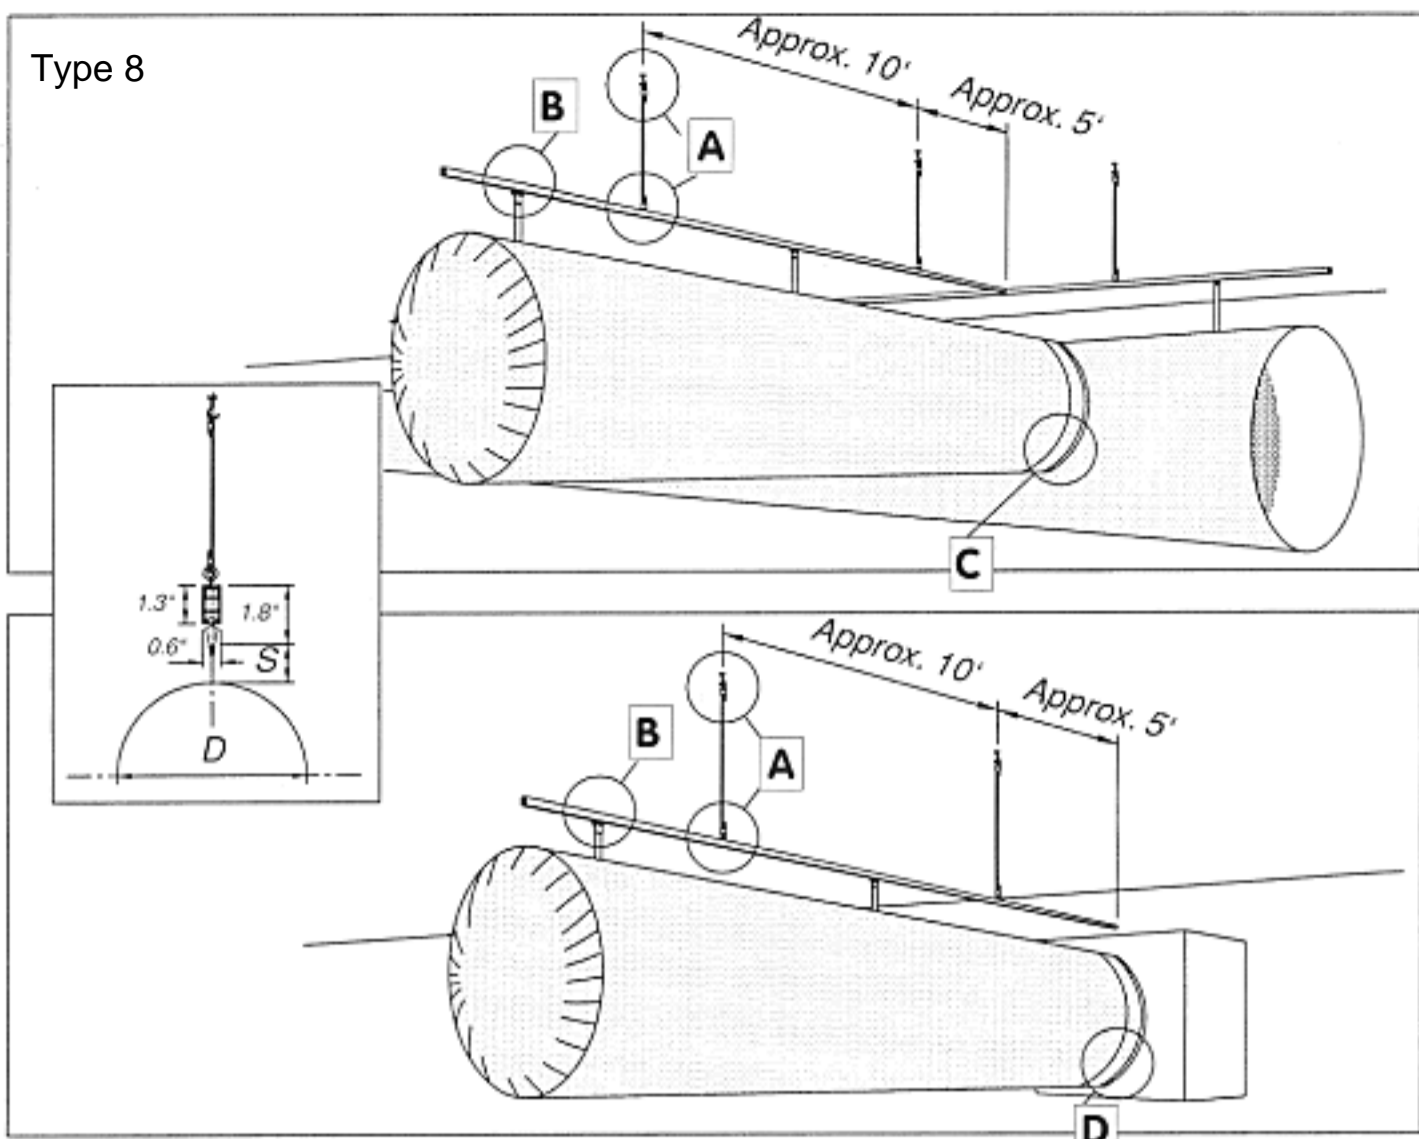

Type 8

Optional

Joiner for H-Rail

Sealer for H-Rail

Ceiling anchor for H-Rail

Choosing no. 25 makes nos. 7, 13 and 14 unnecessary. In this case they will not be included in the shipment

Standard

Glider

Rail Joint

IPS H-Rail

Rail Eye-bolt

Rail End Cap

Tie down Strap
No. 17 - max. dia. 20 inches
No. 18 - dia > 20 inches

Cable

Cable Lock