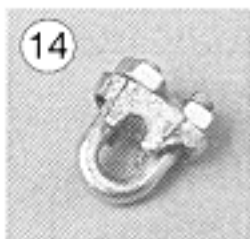

Rail Joint

IPS H-Rail

Rail Eye-bolt

Rail End Cap

Tie down Strap
No. 17 - max. dia. 20 inches
No. 18 - dia > 20 inches

Cable

Cable Lock