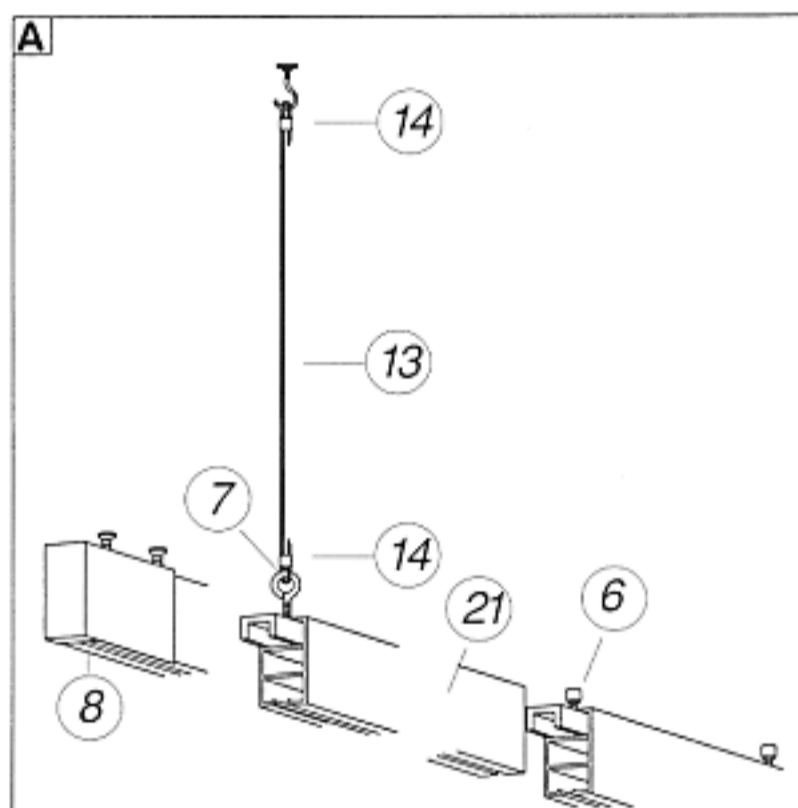

Type 8

Optional

Joiner for H-Rail

Sealer for H-Rail

Ceiling anchor for H-Rail

Choosing no. 25 makes nos. 7, 13 and 14 unnecessary. In this case they will not be included in the shipment

Standard

Glider

Rail Joint

IPS H-Rail

Rail Eye-bolt

Rail End Cap

Tie down Strap
No. 17 - max. dia. 20 inches
No. 18 - dia > 20 inches

Cable

Cable Lock