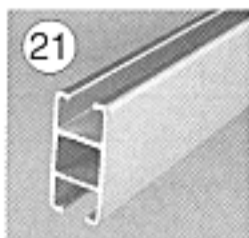

Type 8

Optional

Joiner for H-Rail

Sealer for H-Rail

Ceiling anchor for H-Rail

Choosing no. 25 makes nos. 7, 13 and 14 unnecessary. In this case they will not be included in the shipment

Standard

Glider

Rail Joint

IPS H-Rail

Rail Eye-bolt

Rail End Cap

Tie down Strap
No. 17 - max. dia. 20 inches
No. 18 - dia > 20 inches

Cable

Cable Lock