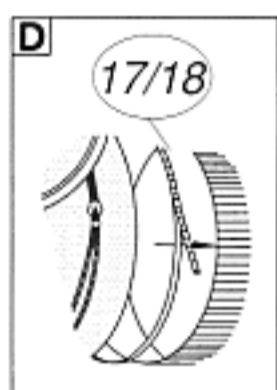

Type 8

Optional

Joiner for H-Rail

Sealer for H-Rail

Ceiling anchor for H-Rail

Choosing no. 25 makes nos. 7, 13 and 14 unnecessary. In this case they will not be included in the shipment

Standard

Glider

Rail Joint

IPS H-Rail

Rail Eye-bolt

Rail End Cap

Tie down Strap
No. 17 - max. dia. 20 inches
No. 18 - dia > 20 inches

Cable

Cable Lock